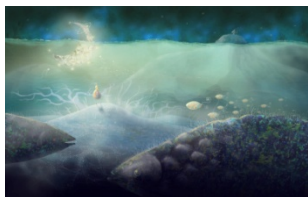

Sequence 05 *Concept Drawings and Digital Paintings*

Illustrations using pencil and photoshop